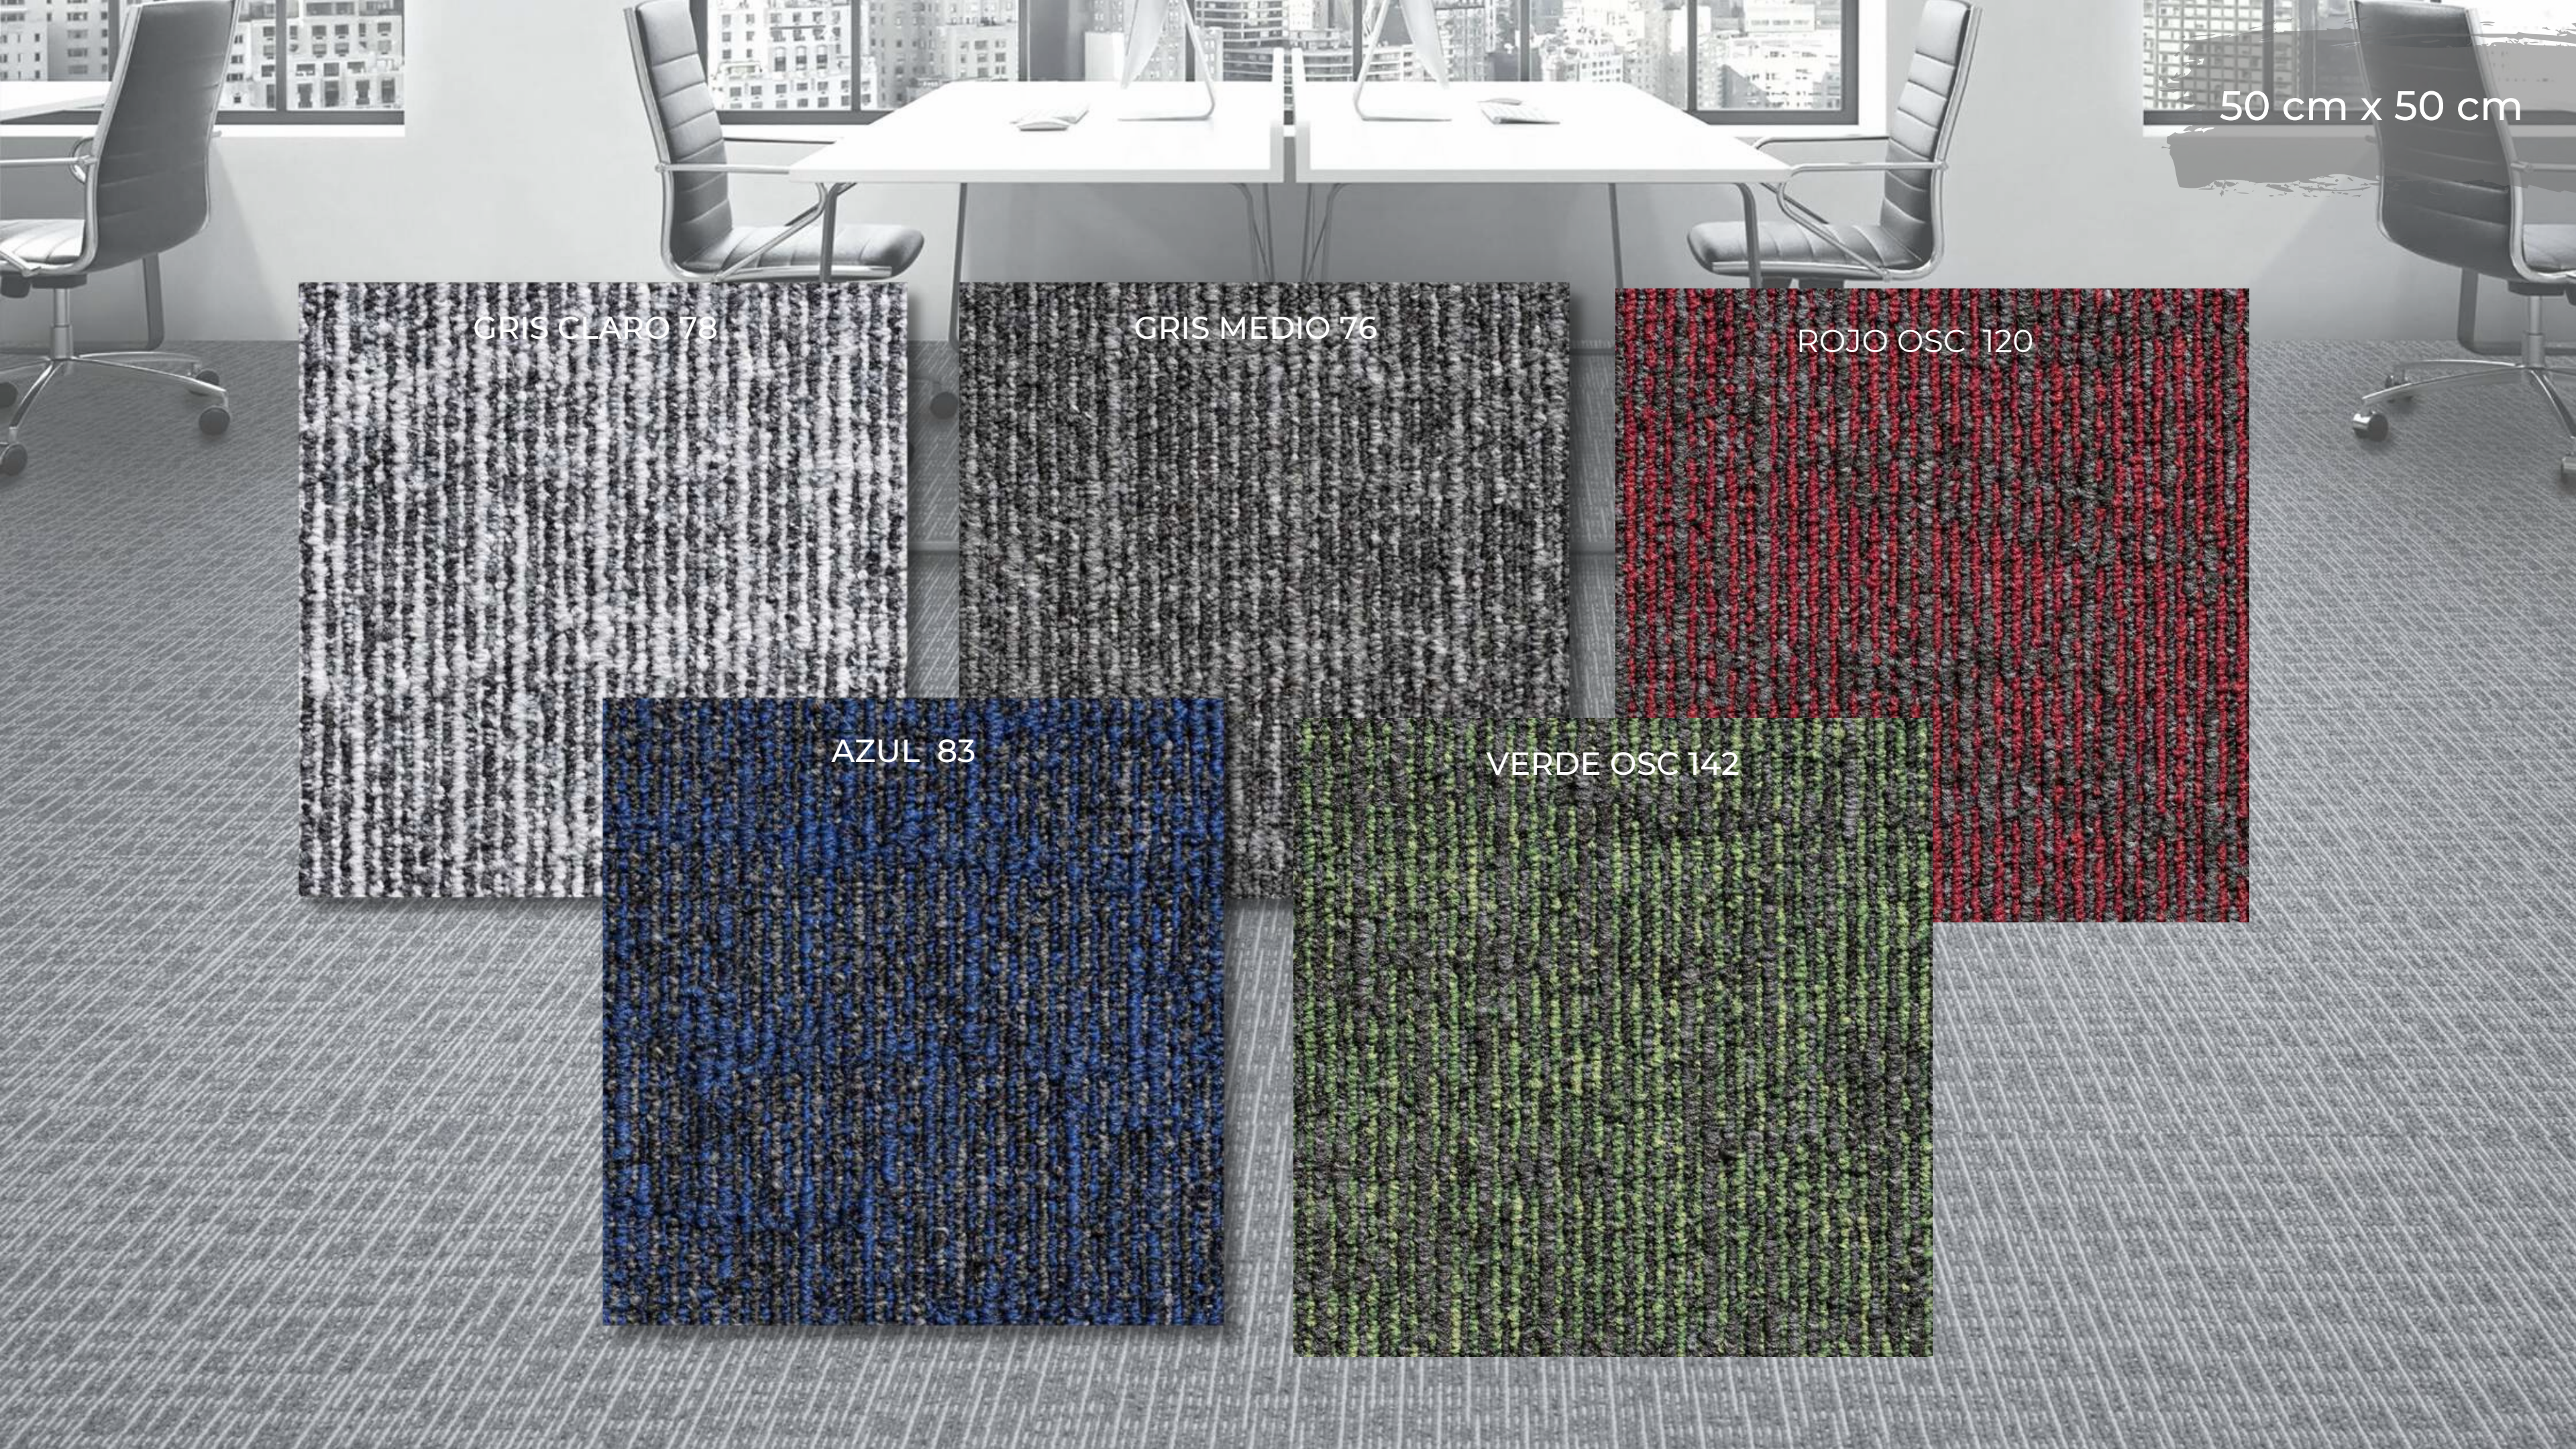

50 cm x 50 cm

GRIS CLARO 78

GRIS MEDIO 76

ROJO OSC 120

AZUL 83

VERDE OSC 142