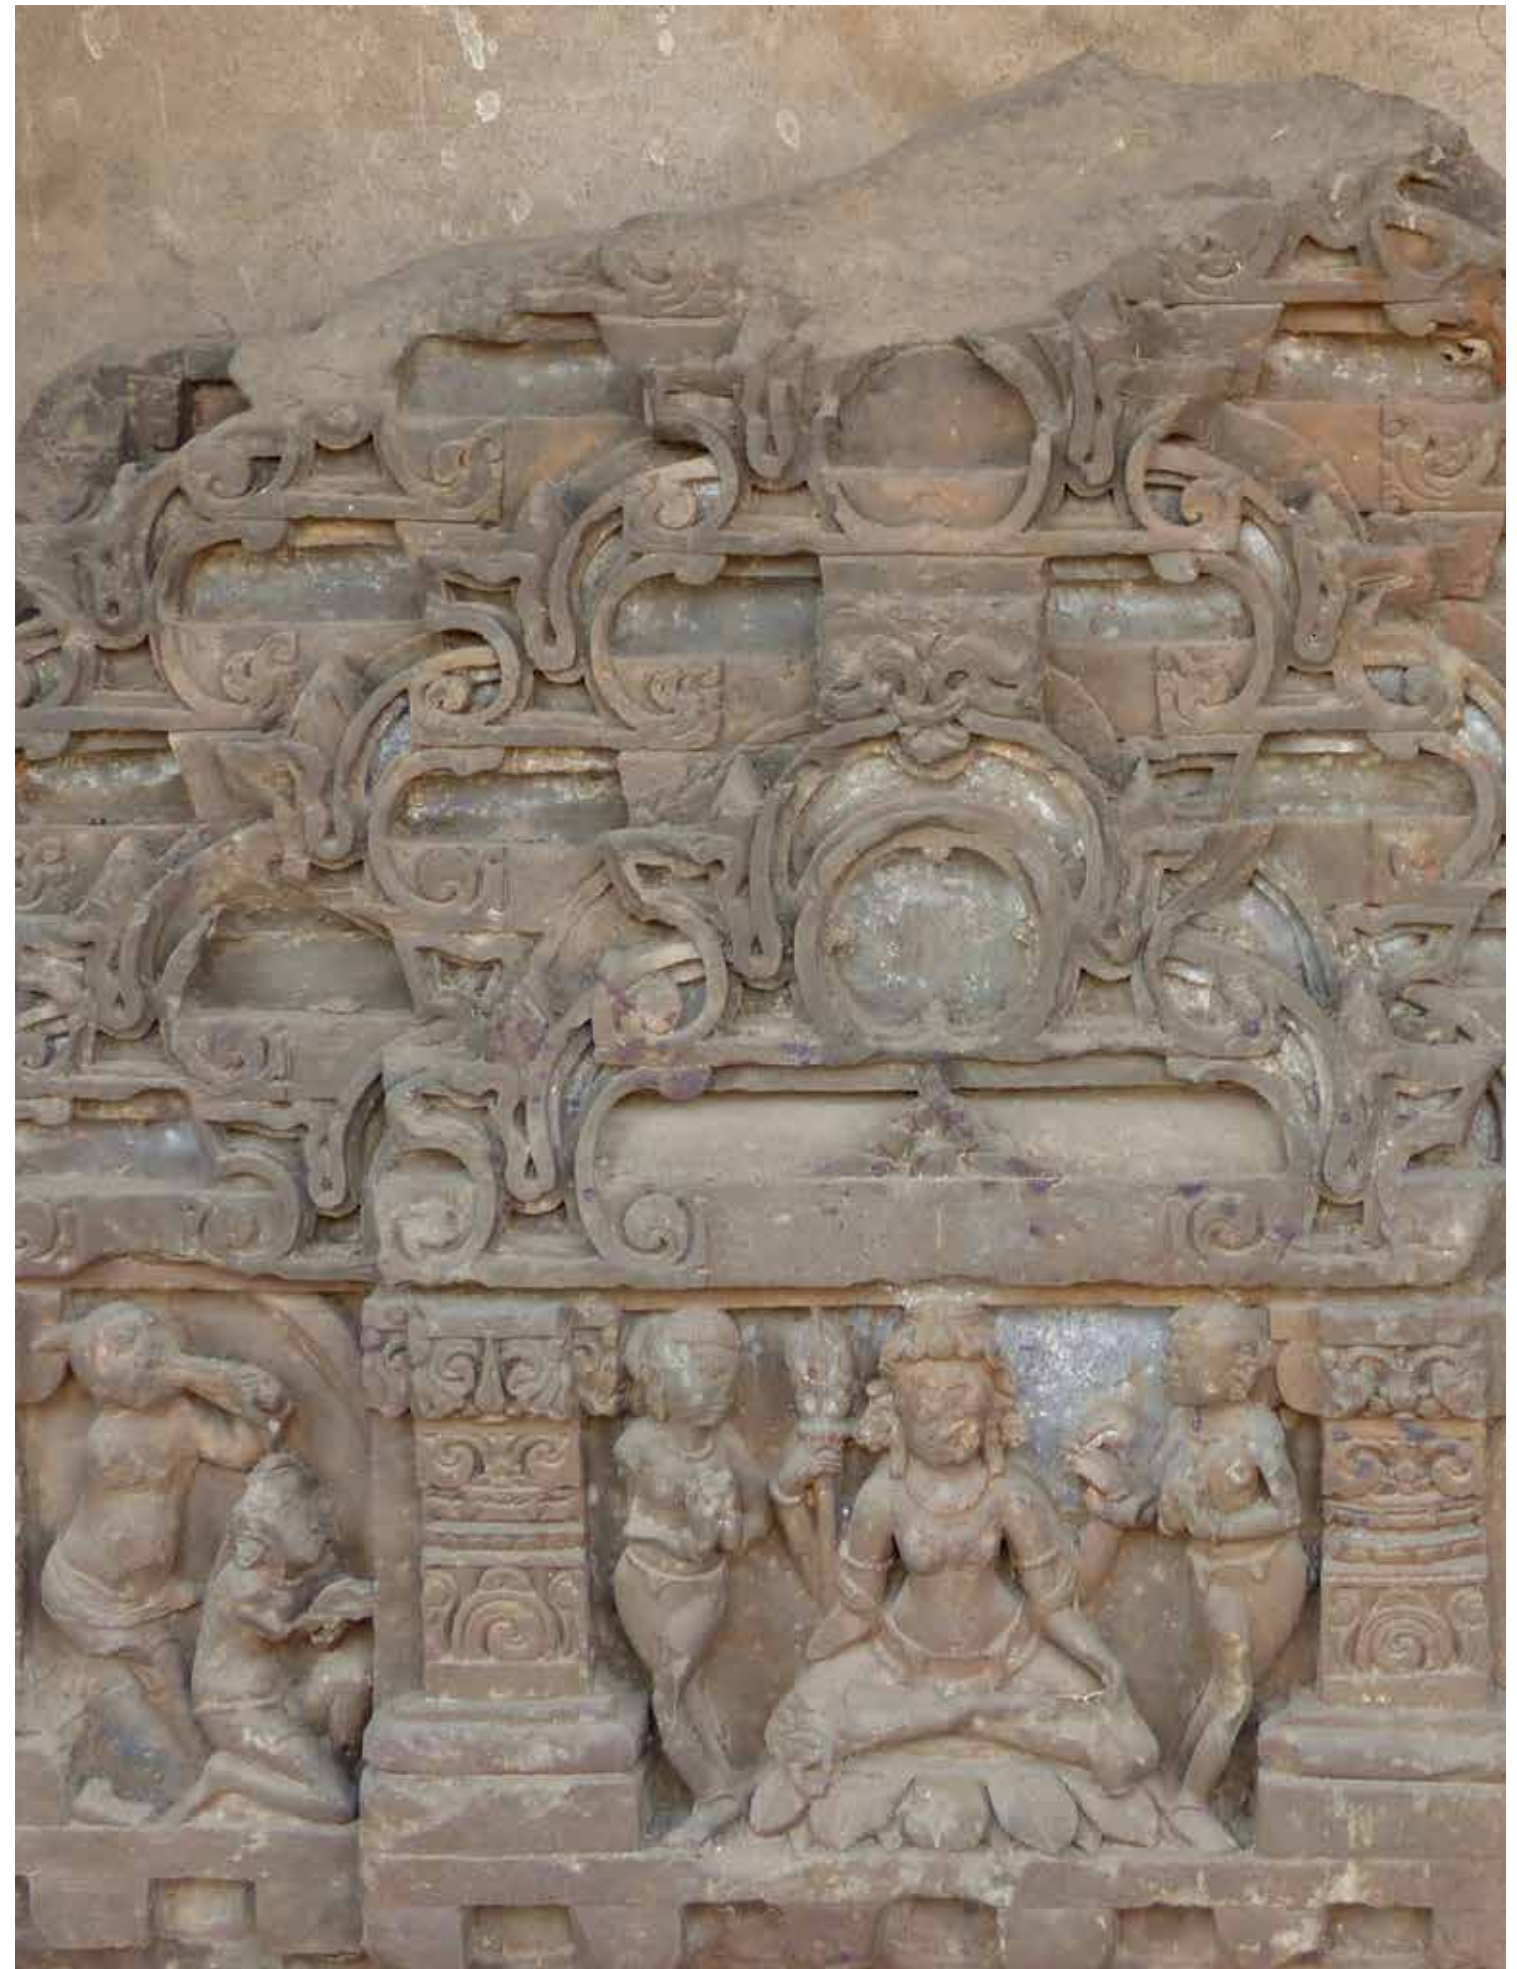

ANTIQUITY
CF12757 | FIELD | REPEAT: 6'W x 4'L | 1.83m x 1.22m

A	B	C	D
6046	5378D	5800D	5838D
cut	cut	cut	cut
loop	loop	loop	loop

ABHANERI
CF12758 | FIELD | REPEAT: 6'W x 4'L | 1.83m x 1.22m

A	B	C	D
6046	5378D	5800D	5838D
loop	cut	loop	cut
	loop		