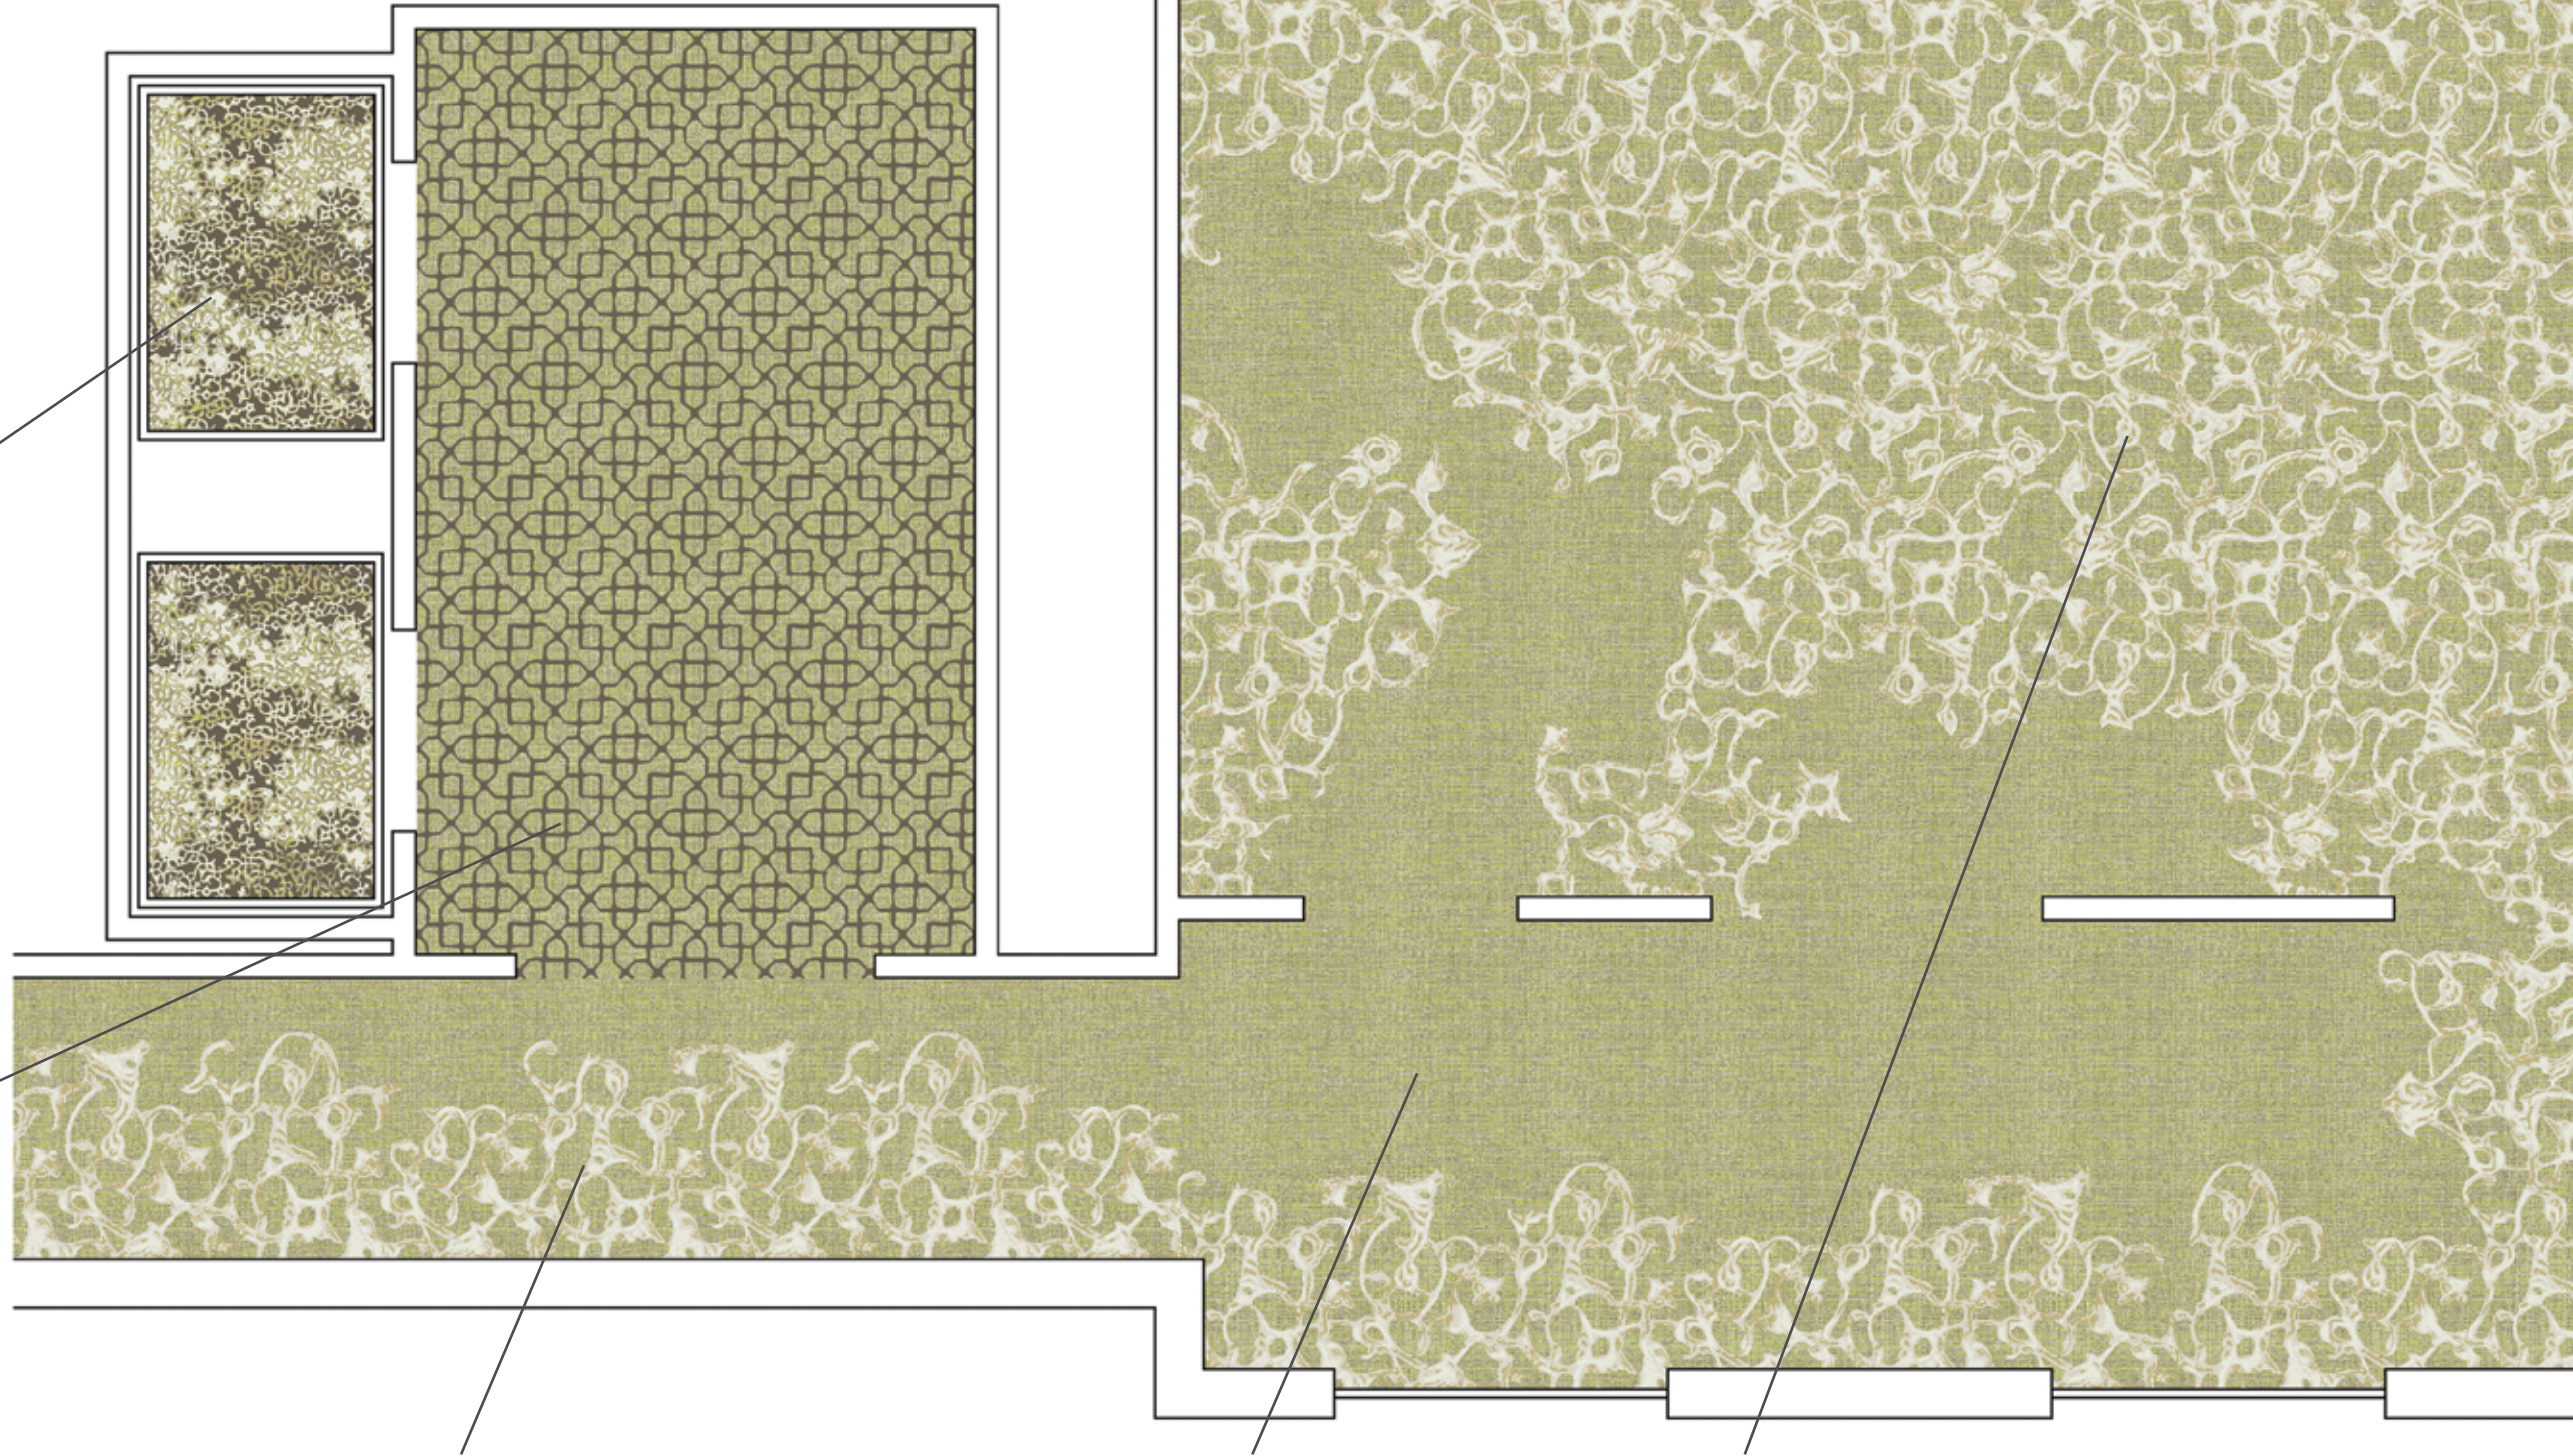

A	B	C	D
6046	5378D	5800D	5838D
cut	cut	cut	cut
loop	loop	loop	loop

GILT
CF12768 | FIELD | REPEAT: 6'W x 2' 11.2"L | 1.83m x 89.41cm

A	B	C	D
6046	5378D	5800D	5838D
cut	cut	cut	cut
loop	loop	loop	

THE PATTERNS IN THIS COLLECTION ARE
 THOUGHTFULLY DESIGNED TO WORK TOGETHER.
 EACH REINFORCES THE OTHER, CREATING A TRUE
 SENSE OF PLACE AS YOU MOVE THROUGH YOUR SPACE.

SILK MATMEE CF12760

ZARDOZI CF12759

DALI CF12765

RAJPUT CF12777

A	B	C	D
6046	5378D	5800D	5838D
cut	cut	cut	cut
loop	loop	loop	loop

BAYON CF12755

NIMAJ CORRIDOR CN12754

BAYON CLOTH CF12756

A	B	C	D
6046	5378D	5800D	5838D
cut	cut	cut	cut
loop	loop	loop	loop

INLAY CF12764

JAALI CF12766

MARBLE CORRIDOR CN12762

DALI CF12765

MARBLE SCREEN CF12761

A	B	C	D
6046	5378D	5800D	5838D
cut	cut	cut	cut
loop	loop	loop	loop