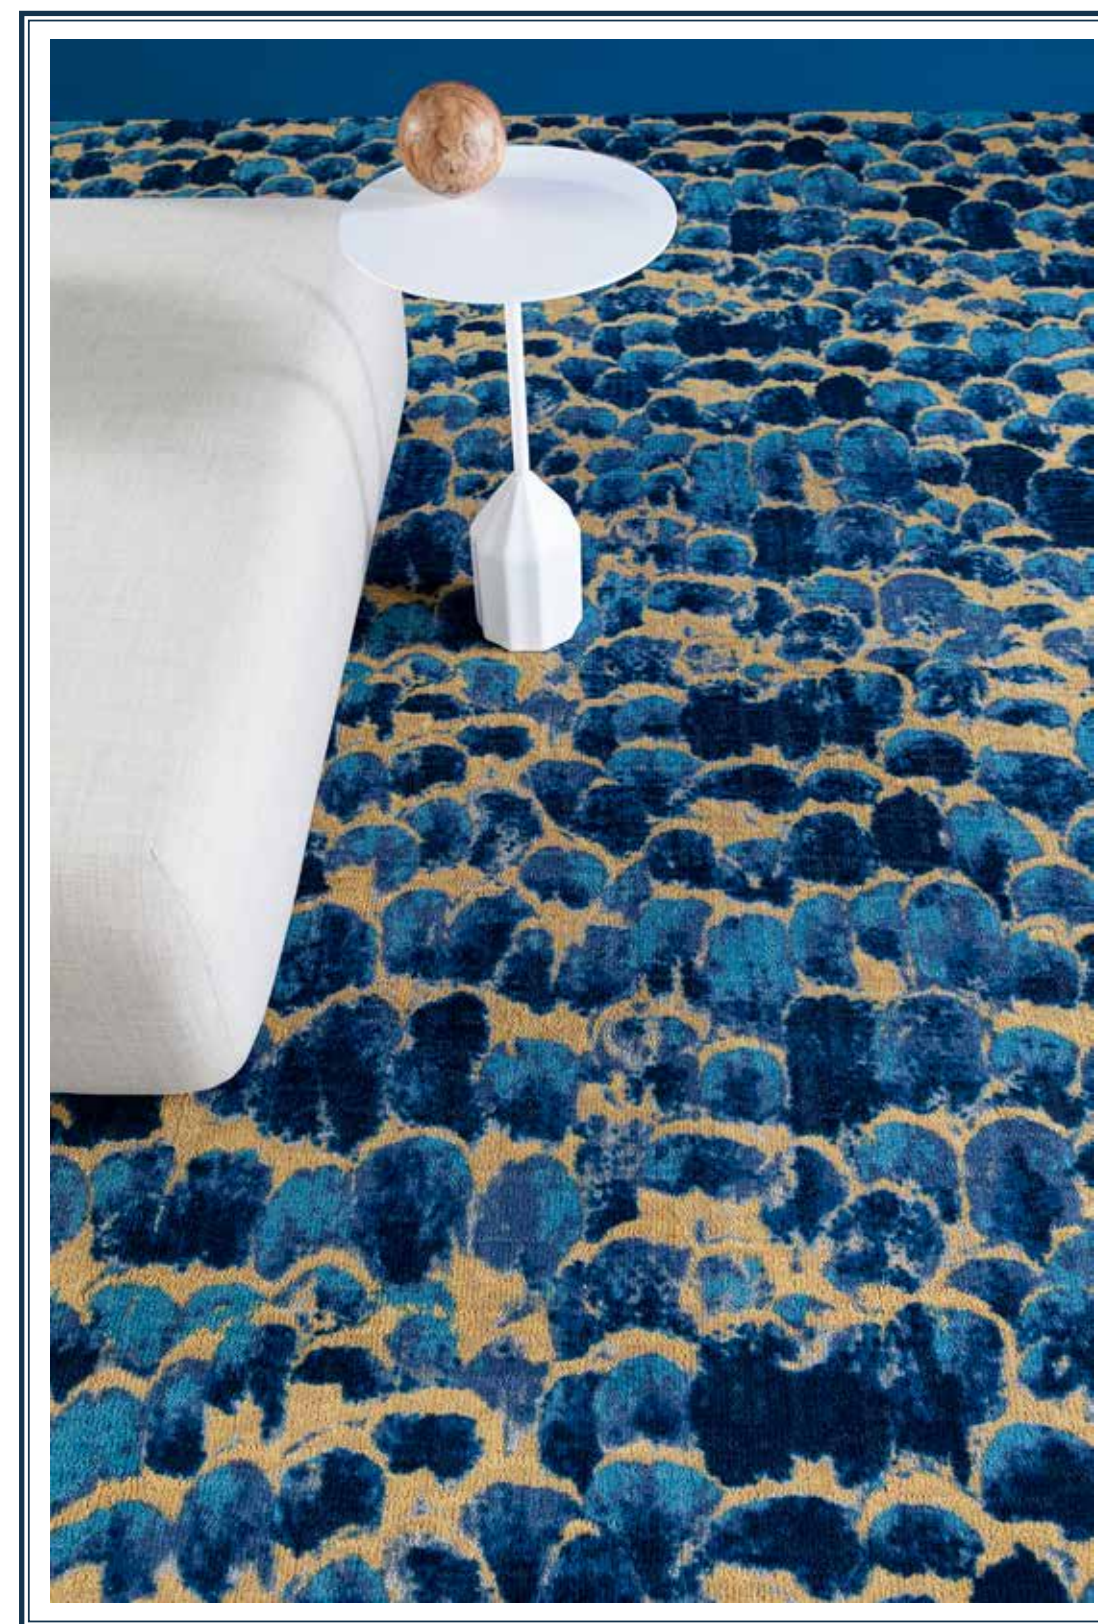

pheasant

PF14450 | FIELD | 6'W x 6'L | 1.83 m x 1.83 m