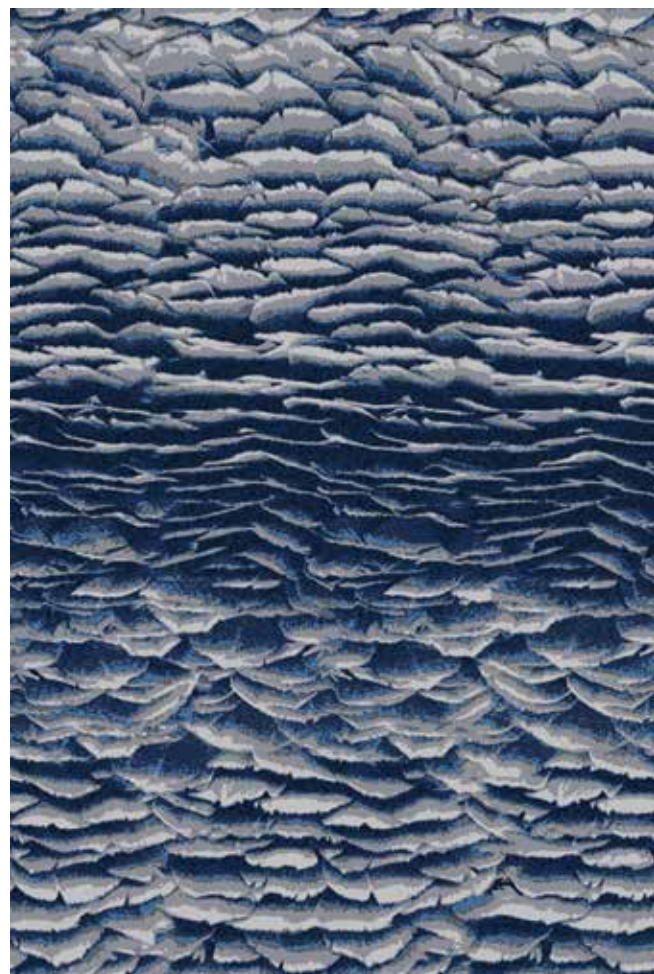

ombre feathers

PF14436 | FIELD | 6'W x 9'L | 1.83 m x 2.74 m