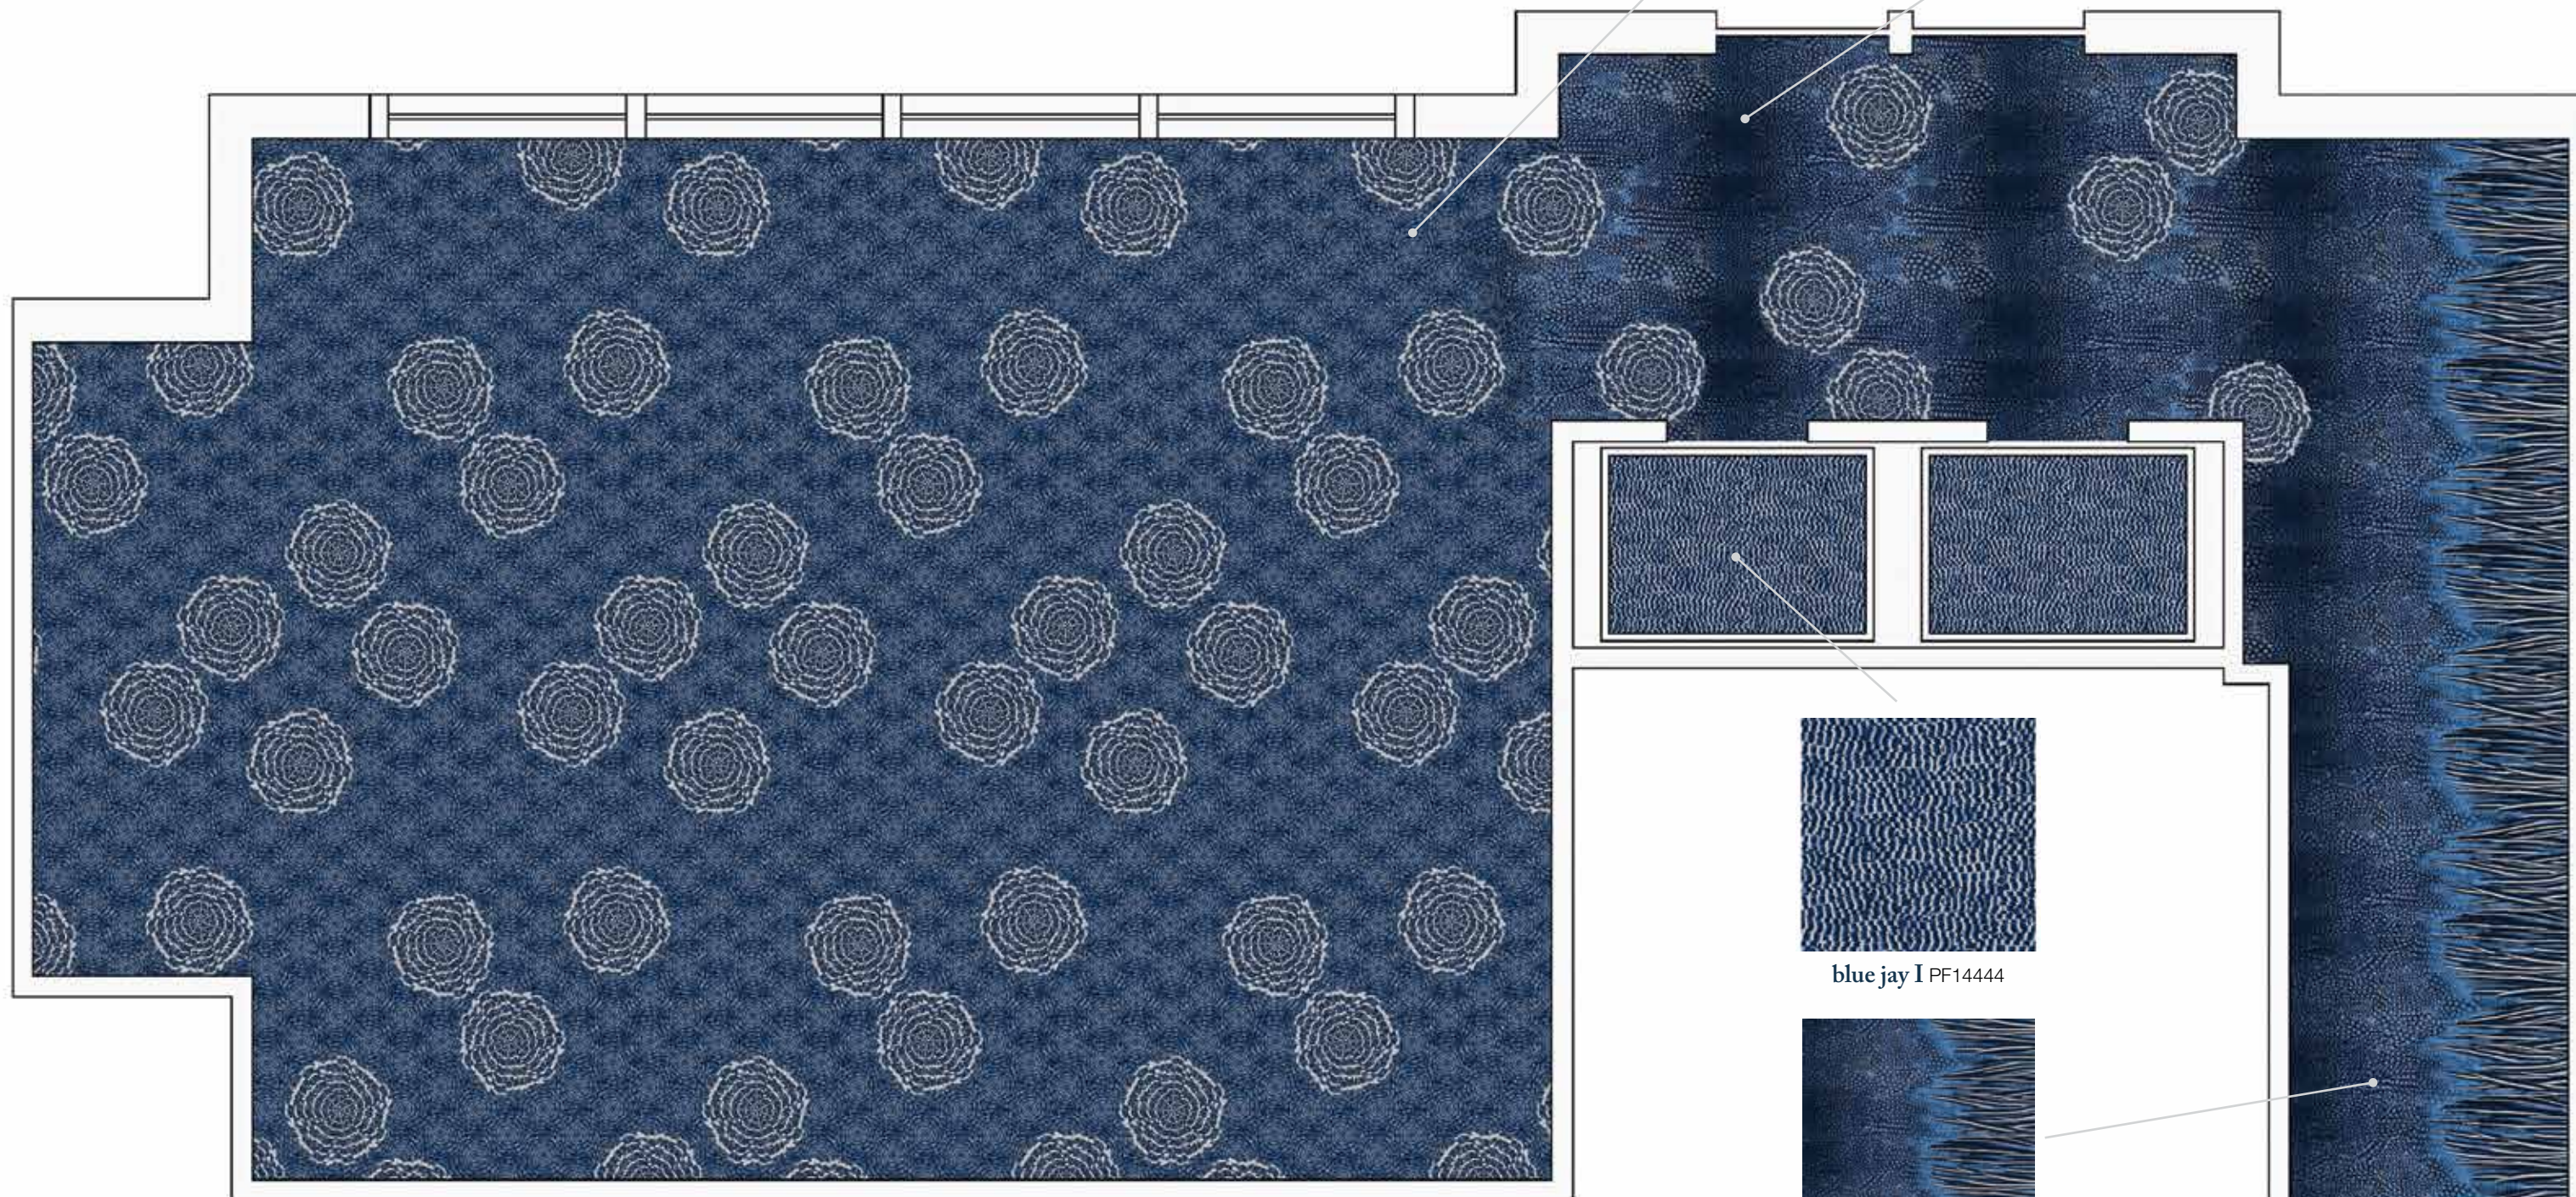

fascinating
spuəiq

Patterns in this collection work together wondrously. Birds of a feather. Kaleidoscope swirl. Refracted river. Rare beauty becomes rarer still.

feathers corridor PN14465