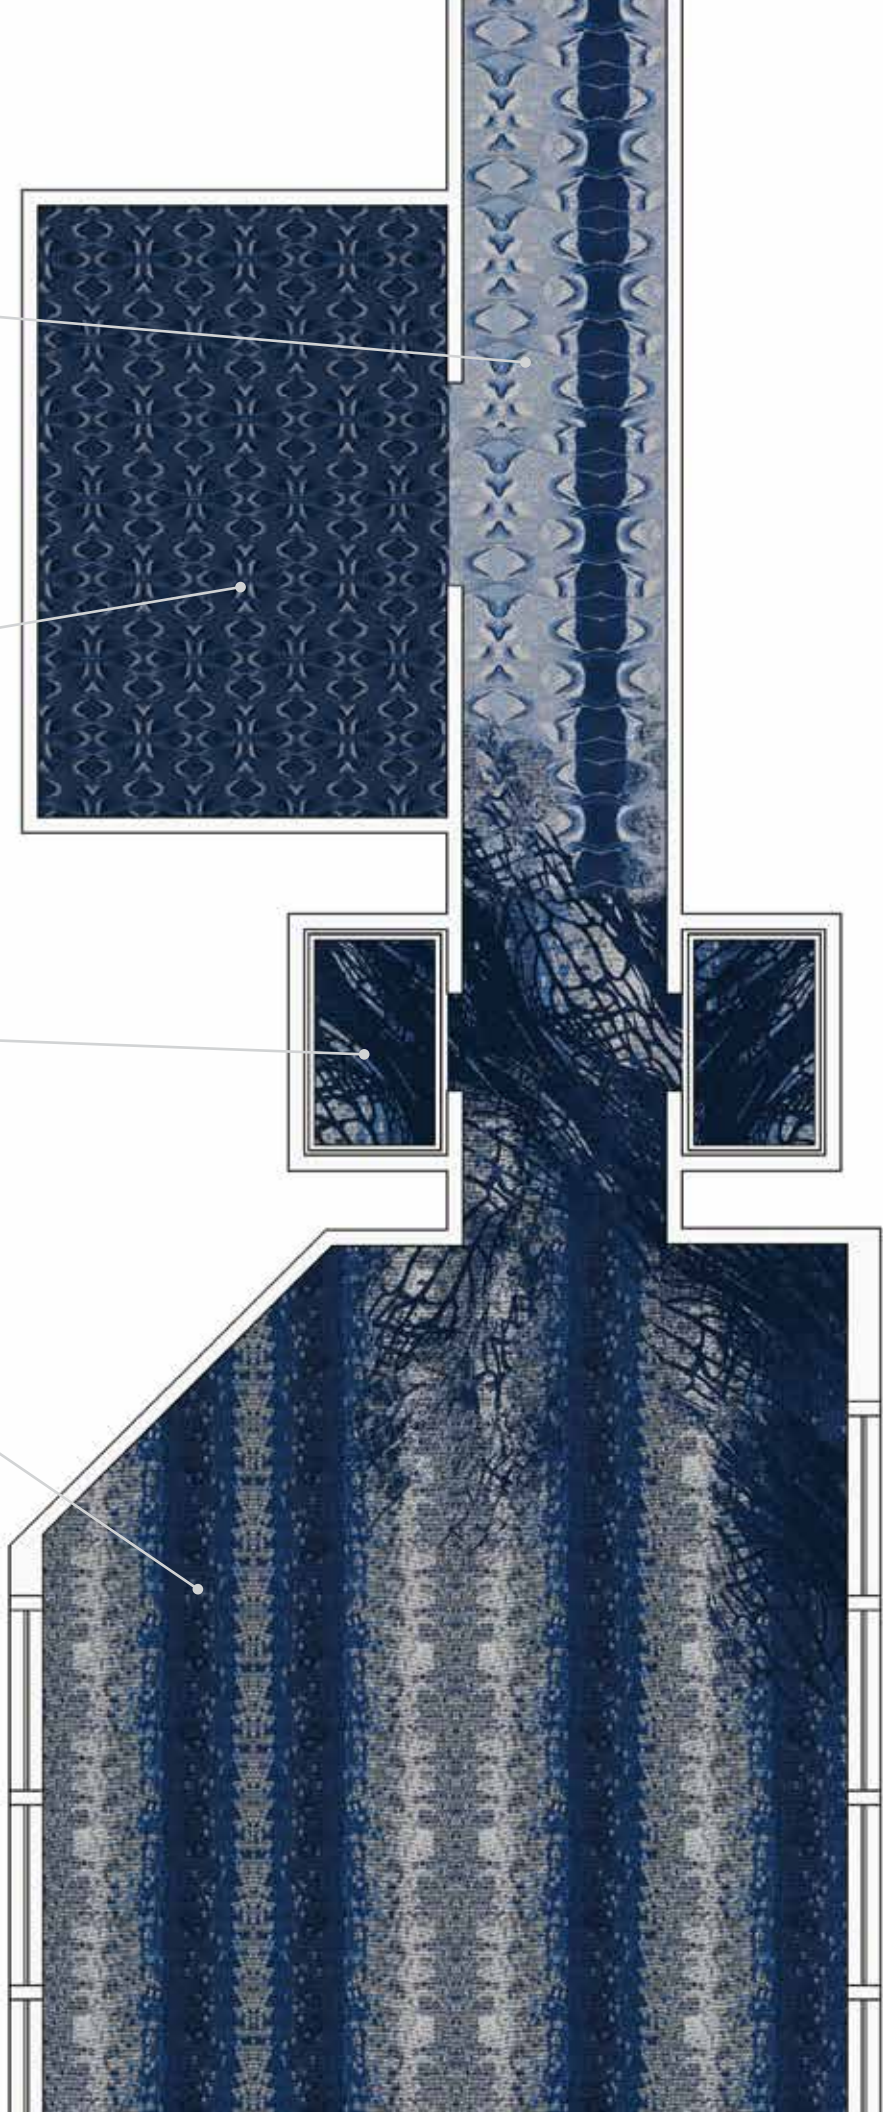

peacock corridor
PN14463 | CORRIDOR | 6'W x 30'L | 1.83 m x 9.14 m

peacock
PF14448 | FIELD | 6'W x 4'L | 1.83 m x 1.22 m

blue jay III
PF14446 | FIELD | 12'W x 9'L | 3.66 m x 2.74 m

fascinating
spuəiq

Patterns in this collection work together wondrously. Birds of a feather. Kaleidoscope swirl. Refracted river. Rare beauty becomes rarer still.

blue jay III PF14446

feathers PF14447

blue jay I PF14444

feathers corridor PN14465

refraction corridor PN14464

refraction PF14443

dragonfly rug PR14426

shimmer PF14437