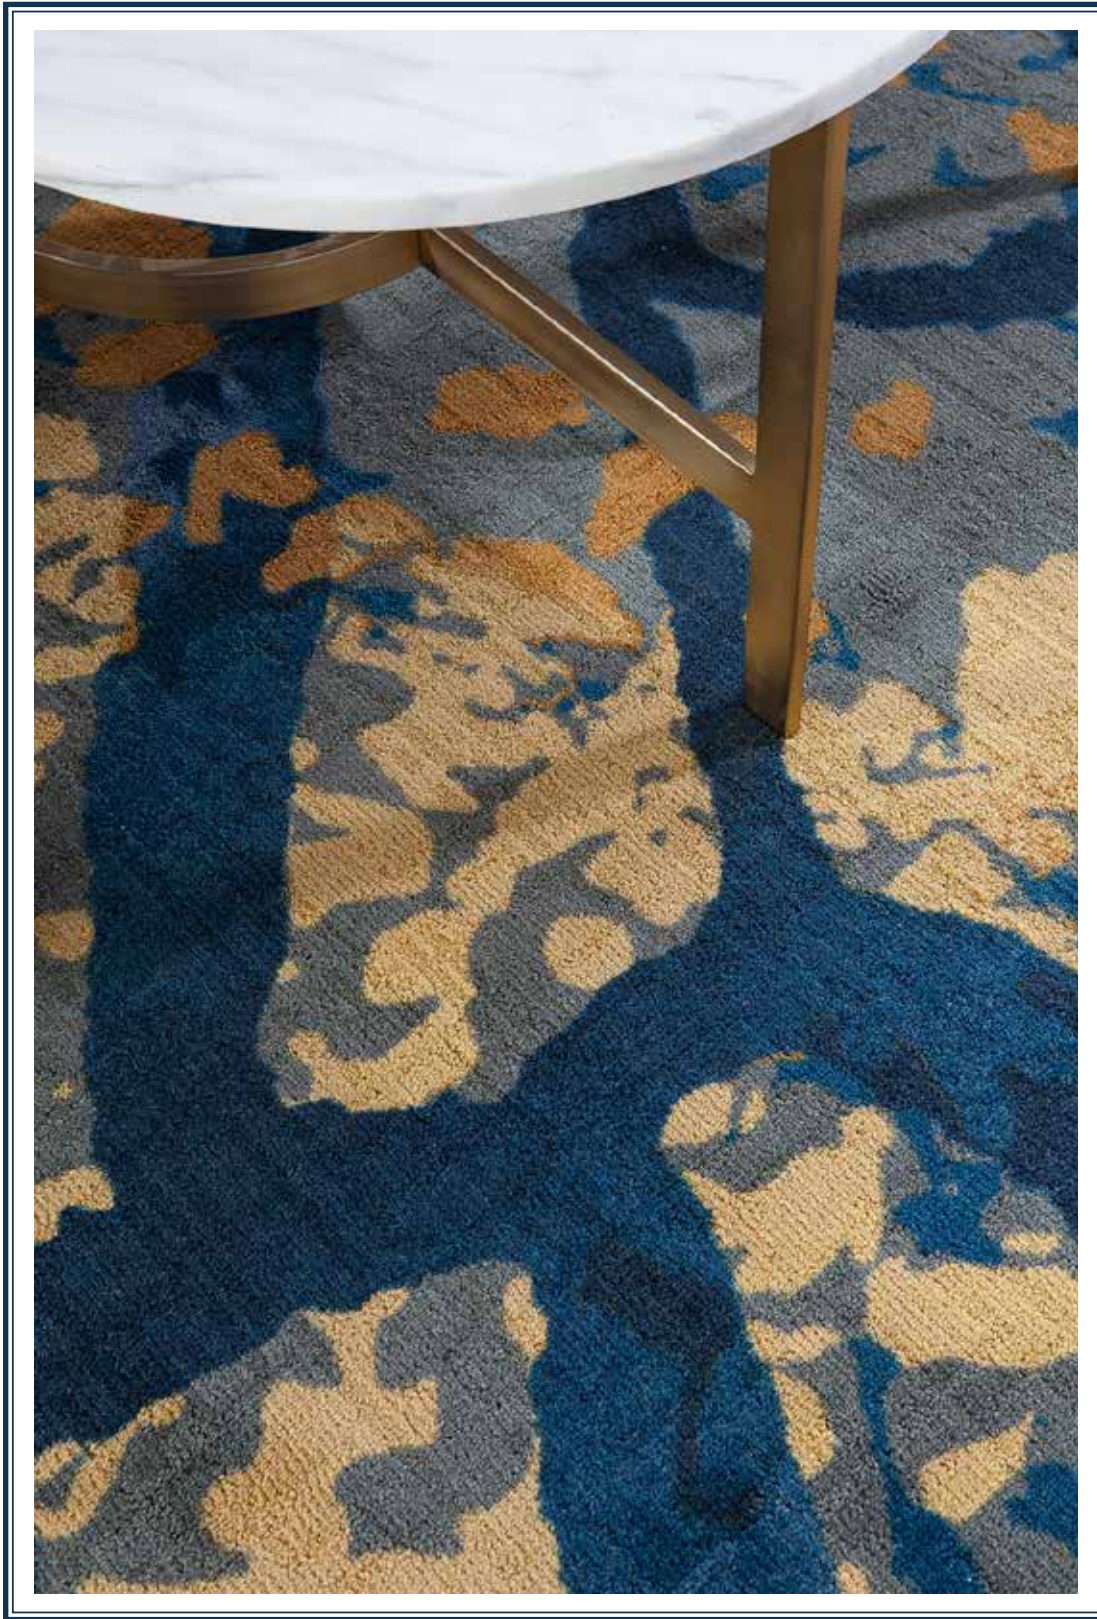

flight rug PR13489

Rugs are available with a minimum yardage. Contact your Shaw Hospitality Group sales representative for more details.

flight rug
 PR13489 | RUG | 12'W x 18'L | 3.66 m x 5.49 m

lace
 PF14452 | FIELD | 6'W x 8'L | 1.83 m x 2.44 m