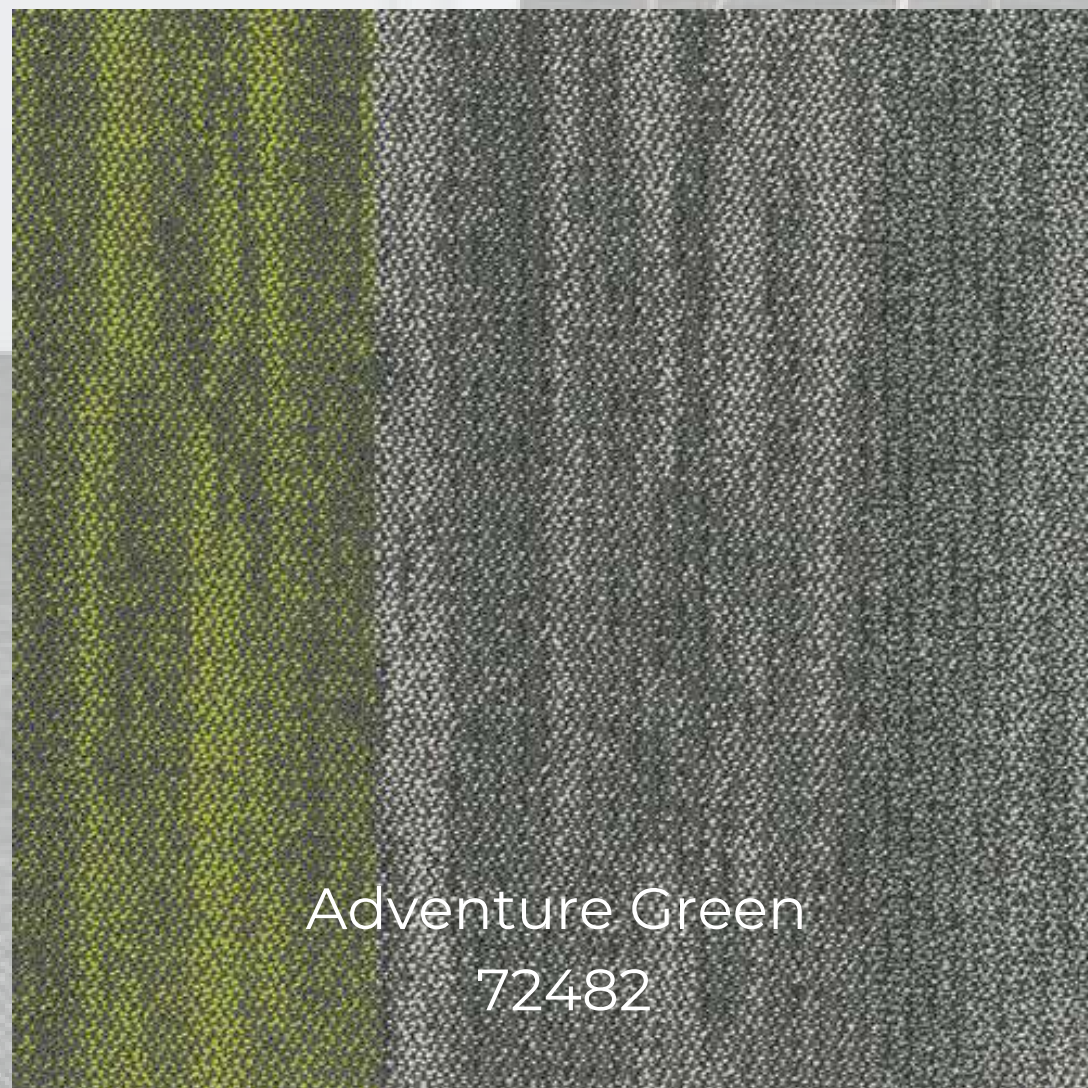

# SEA EDGE TILE

Tamaño: 61 cm x 61 cm

Low Embodied Carbon + Carbon Neutral

Adventure Green  
72482

GYM  
SPA

Adventure Yello  
72483

Skyline Silver  
72503